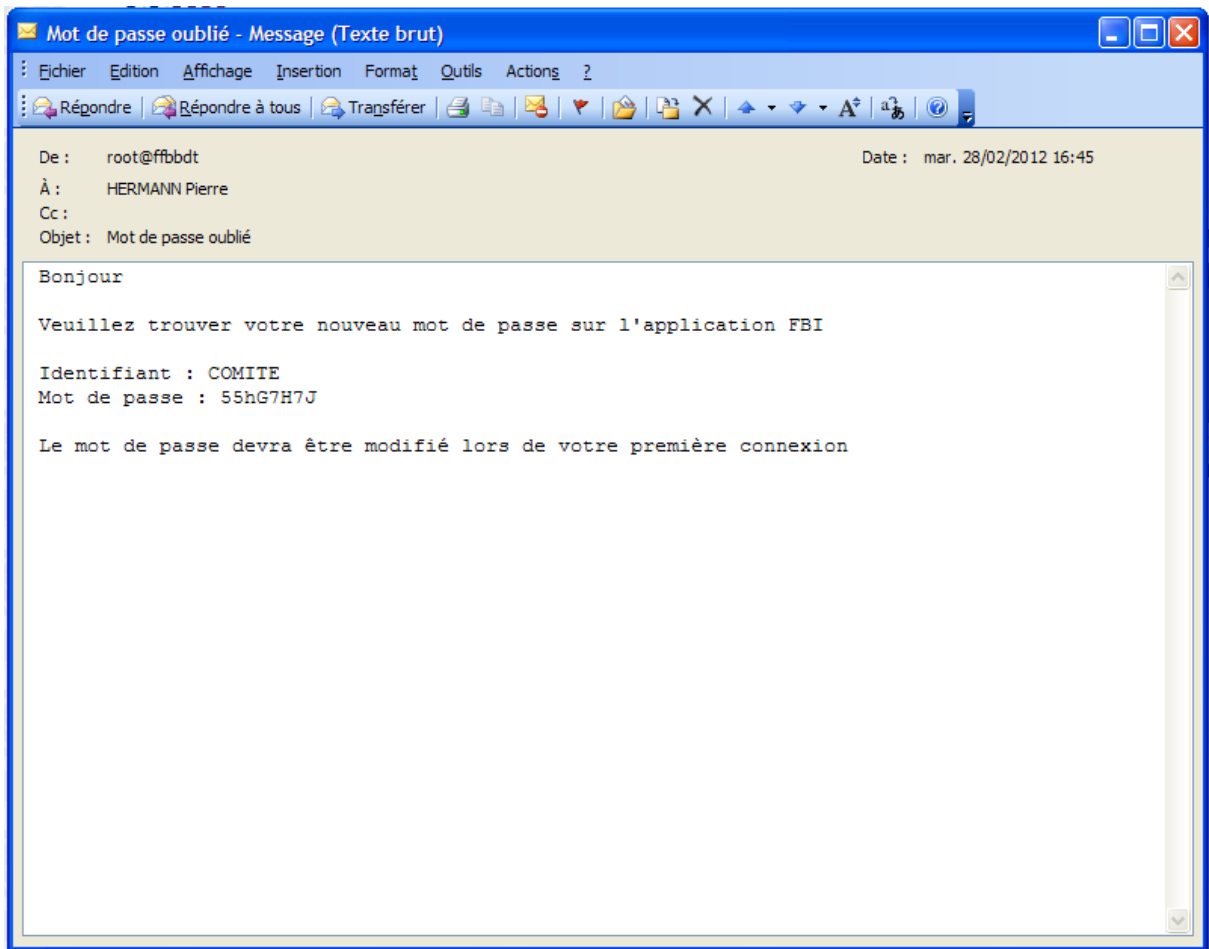

Retourner sur l'écran de connexion et saisir l'Identifiant et le mot de passe indiqué dans le mail.