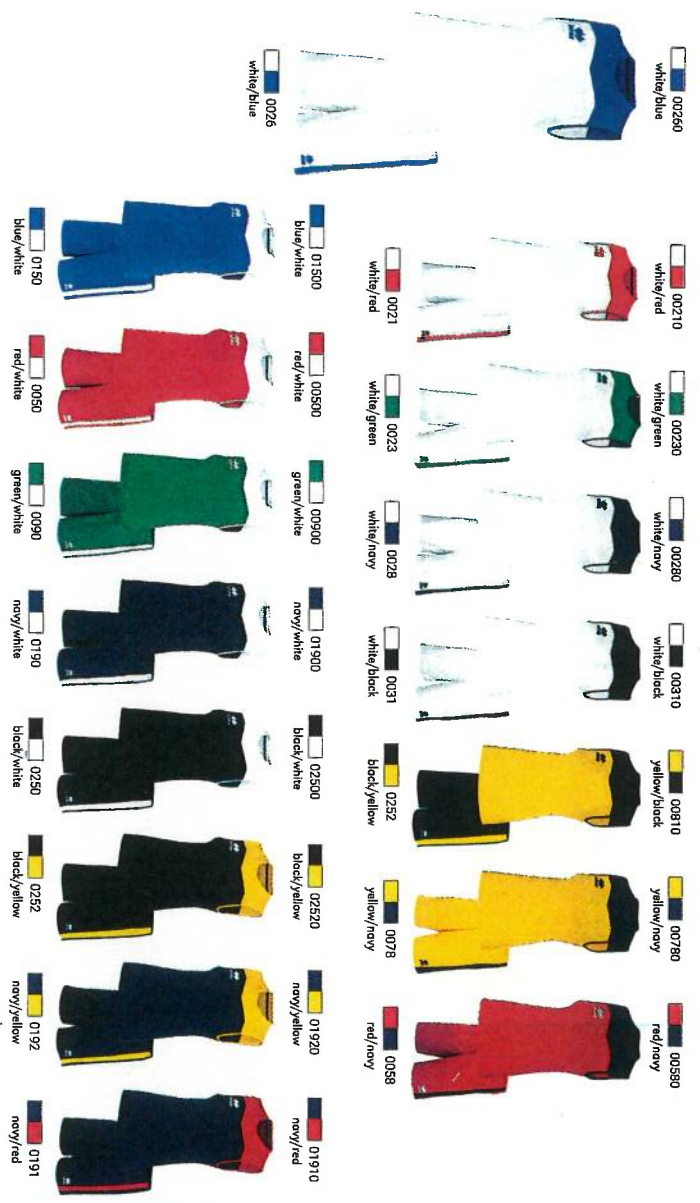

GLENDA SHIRT
 MUNDIAL 100% POLYESTER
 145 g/mq

ADULT - S/M/L/XL/XXL/3XL

BOLTON SHORT
 MUNDIAL 100% POLYESTER
 145 g/mq

ADULT - S/M/L/XL/XXL

ROCKETS SINGLET
 UTILITY 100% POLYESTER
 145 g/mq

ADULT - S/M/L/XL/XXL/3XL/4XL

DALLAS SHORT
 UTILITY 100% POLYESTER
 145 g/mq

ADULT - S/M/L/XL/XXL/3XL/4XL